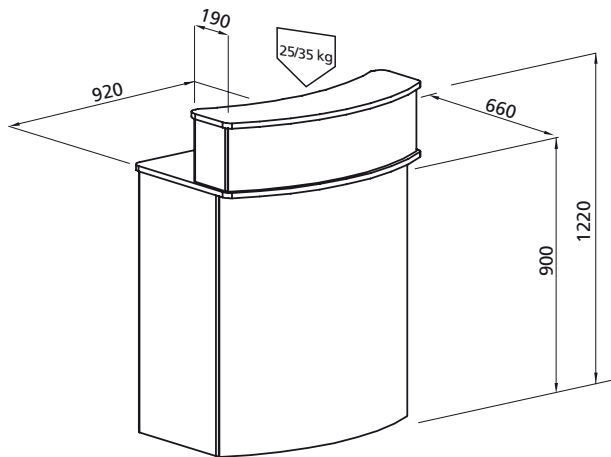

FOREX	Size	Visual size	Pcs.
Front	645 x 840 mm	640 x 829 mm	1
Side	310 x 840 mm	300 x 829 mm	2
Logo	700 x 300 mm	700 x 300 mm	1

EUROcounter EC-2

Art nr.: 4.10.02000
 Weight: 11,12 kg
 Material: aluminium alloy /FOREX/
 laminated chipboard, 18 mm
 Max. load: 40 kg
 Max. load with wheels: 30 kg

Art nr.: 4.10.02011
 Weight: 2,32 kg
 Material: aluminium alloy /FOREX/

Art nr.: 4.10.02020
 Weight: 3,88 kg
 Material: laminated chipboard, 18 mm
 Notice: one or two shelves are possible.

Art nr.: 4.10.02030-01
 Weight: 1,6kg
 Material: nylon
 Dimensions: 950 x 760 x 120 mm

FOREX	Size	Visual size	Pcs.
Front	645 x 840 mm	635 x 829 mm	1
Side	460 x 840 mm	450 x 829 mm	2
Logo	700 x 300 mm	700 x 300 mm	1

EUROcounter EC-3

Art nr.: 4.10.03000
 Weight: 19,16 kg
 Material: aluminium alloy /FOREX/
 laminated chipboard, 18 mm
 Max. load: 35 kg
 Max. load with wheels: 25 kg

FOREX	Size	Visual size	Pcs.
Front	645 x 840 mm	640 x 829 mm	1
Side	400 x 840 mm	390 x 829 mm	2
Front top	893 x 270 mm	890 x 259 mm	1
Side top	440 x 270 mm	430 x 259 mm	2
Back top	150 x 270 mm	140 x 259 mm	2