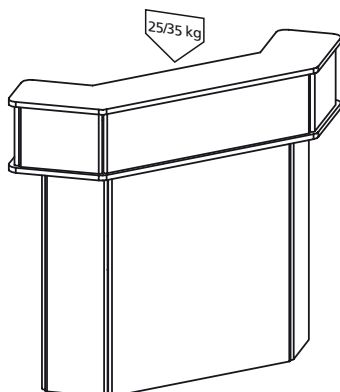

EUROcounter EC-5

Art nr.: 4.10.05000
Weight: 27,62 kg
Material: aluminium alloy /FOREX/
laminated chipboard, 18 mm
Max. load: 35 kg
Max. load with wheels: 25 kg