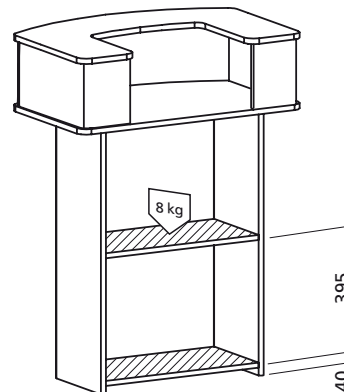

Art nr.: 4.10.04020
Weight: 3,34 kg
Material: laminated chipboard, 18 mm
Notice: one or two shelves are possible.