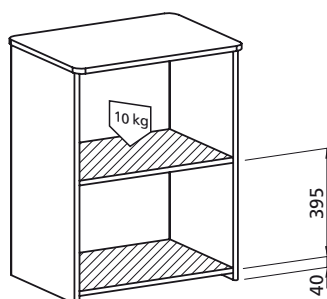

Art nr.: 4.10.01020
 Weight: 3,10 kg
 Material: laminated chipboard, 18 mm
 Notice: one or two shelves are possible.

Art nr.: 4.10.01030-01
 Weight: 1,6 kg
 Material: nylon
 Dimensions: 950 x 760 x 120 mm

FOREX	Size	Visual size	Pcs.
Front	645 x 840 mm	640 x 829 mm	1
Side	310 x 840 mm	300 x 829 mm	2
Logo	700 x 300 mm	700 x 300 mm	1

EUROcounter EC-2

Art nr.: 4.10.02000
 Weight: 11,12 kg
 Material: aluminium alloy /FOREX/
 laminated chipboard, 18 mm
 Max. load: 40 kg
 Max. load with wheels: 30 kg

Art nr.: 4.10.02011
 Weight: 2,32 kg
 Material: aluminium alloy /FOREX/

Art nr.: 4.10.02020
 Weight: 3,88 kg
 Material: laminated chipboard, 18 mm
 Notice: one or two shelves are possible.

Art nr.: 4.10.02030-01
 Weight: 1,6kg
 Material: nylon
 Dimensions: 950 x 760 x 120 mm

FOREX	Size	Visual size	Pcs.
Front	645 x 840 mm	635 x 829 mm	1
Side	460 x 840 mm	450 x 829 mm	2
Logo	700 x 300 mm	700 x 300 mm	1

EUROcounter EC-3

Art nr.: 4.10.03000
 Weight: 19,16 kg
 Material: aluminium alloy /FOREX/
 laminated chipboard, 18 mm
 Max. load: 35 kg
 Max. load with wheels: 25 kg