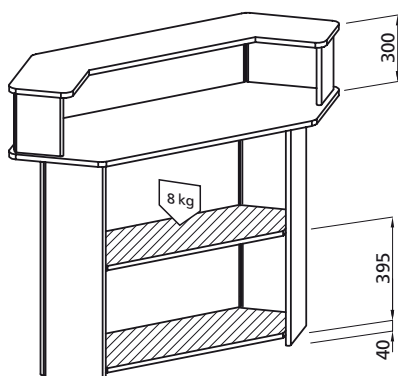

Art nr.: 4.10.04030-01
 Weight: 1,6 kg
 Material: nylon
 Dimensions: 950 x 760 x 170 mm

Art nr.	Description
4.10.04000	EUROcounter EC - 4 with Forex
4.10.04020	Shelf for EC - 4, standard grey
4.10.04030-01	Transport bag for EC-4 with wheels, black

FOREX	Size	Visual size	Pcs.
Front	645 x 840 mm	640 x 829 mm	1
Side	400 x 840 mm	390 x 829 mm	2
Front top	893 x 270 mm	890 x 259 mm	1
Side top	440 x 270 mm	430 x 259 mm	2
Back top	150 x 270 mm	140 x 259 mm	2

Art nr.: 4.10.05020
 Weight: 4,58 kg
 Material: laminated chipboard, 18 mm

Art nr.: 4.10.05030-01
 Weight: 2,4kg
 Material: nylon
 Dimensions: 1100 x 1100 x 170 mm

Art nr.	Description
4.10.05000	EUROcounter EC - 5 with Forex
4.10.05010	Logo Display Board for EC-5 with Forex
4.10.05020	Shelf for EC - 5, standard grey
4.10.05030-01	Transport bag for EC-5 with wheels, black

FOREX	Size	Visual size	Pcs.
Front	830 x 840 mm	820 x 829 mm	1
Side	230 x 840 mm	220 x 829 mm	4
Front top	875 x 270 mm	865 x 259 mm	1
Side top	310 x 270 mm	300 x 259 mm	2
Side top	180 x 270 mm	170 x 259 mm	2
Logo front	875 x 270 mm	865 x 259 mm	2
Logo encap	310 x 270 mm	300 x 259 mm	4