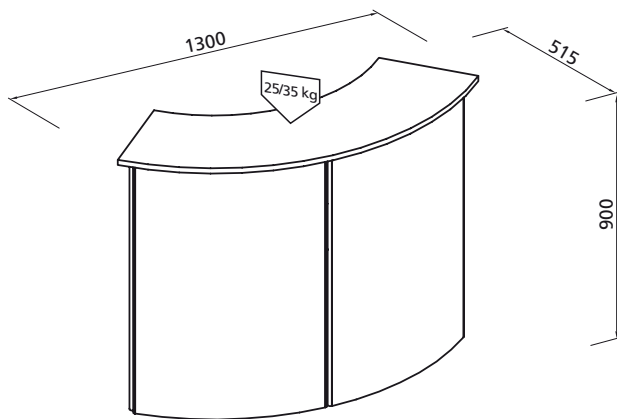

EUROcounter EC-6

Art nr.: 4.10.06000
Weight: 12,88 kg
Material: aluminium alloy /FOREX/
laminated chipboard, 18 mm
Max. load: 35 kg
Max. load with wheels: 25 kg