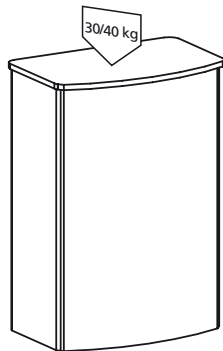

EUROcounter EC-1

Art nr.: 4.10.01000
 Weight: 9,28 kg
 Material: aluminium alloy /FOREX/
 laminated chipboard, 18 mm
 Max. load: 40 kg
 Max. load with wheels: 30 kg

Art nr.: 4.10.01011
 Weight: 2,30 kg
 Material: aluminium alloy /FOREX/

Art nr.: 4.10.01020
 Weight: 3,10 kg
 Material: laminated chipboard, 18 mm
 Notice: one or two shelves are possible.

Art nr.: 4.10.01030-01
 Weight: 1,6 kg
 Material: nylon
 Dimensions: 950 x 760 x 120 mm

FOREX	Size	Visual size	Pcs.
Front	645 x 840 mm	640 x 829 mm	1
Side	310 x 840 mm	300 x 829 mm	2
Logo	700 x 300 mm	700 x 300 mm	1

EUROcounter EC-2

Art nr.: 4.10.02000
 Weight: 11,12 kg
 Material: aluminium alloy /FOREX/
 laminated chipboard, 18 mm
 Max. load: 40 kg
 Max. load with wheels: 30 kg

FOREX	Size	Visual size	Pcs.
Front	645 x 840 mm	640 x 829 mm	1
Side	400 x 840 mm	390 x 829 mm	2
Front top	893 x 270 mm	890 x 259 mm	1
Side top	440 x 270 mm	430 x 259 mm	2
Back top	150 x 270 mm	140 x 259 mm	2