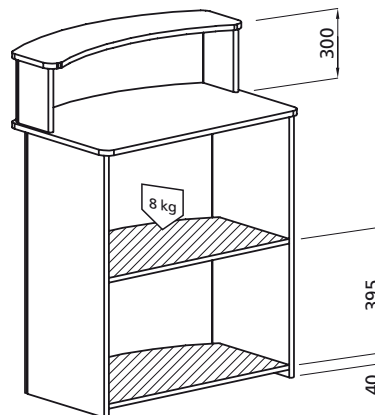

FOREX	Size	Visual size	Pcs.
Front	645 x 840 mm	640 x 829 mm	1
Side	310 x 840 mm	300 x 829 mm	2
Logo	700 x 300 mm	700 x 300 mm	1

EUROcounter EC-2

Art nr.: 4.10.02000
 Weight: 11,12 kg
 Material: aluminium alloy /FOREX/
 laminated chipboard, 18 mm
 Max. load: 40 kg
 Max. load with wheels: 30 kg

Art nr.: 4.10.02011
 Weight: 2,32 kg
 Material: aluminium alloy /FOREX/

Art nr.: 4.10.02020
 Weight: 3,88 kg
 Material: laminated chipboard, 18 mm
 Notice: one or two shelves are possible.

Art nr.: 4.10.02030-01
 Weight: 1,6kg
 Material: nylon
 Dimensions: 950 x 760 x 120 mm

FOREX	Size	Visual size	Pcs.
Front	645 x 840 mm	635 x 829 mm	1
Side	460 x 840 mm	450 x 829 mm	2
Logo	700 x 300 mm	700 x 300 mm	1

EUROcounter EC-3

Art nr.: 4.10.03000
 Weight: 19,16 kg
 Material: aluminium alloy /FOREX/
 laminated chipboard, 18 mm
 Max. load: 35 kg
 Max. load with wheels: 25 kg

Art nr.: 4.10.03020
 Weight: 5,20 kg
 Material: laminated chipboard, 18 mm
 Notice: one or two shelves are possible

Art nr.: 4.10.03030-01
 Weight: 1,6 kg
 Material: nylon
 Dimensions: 950 x 950 x 170 mm