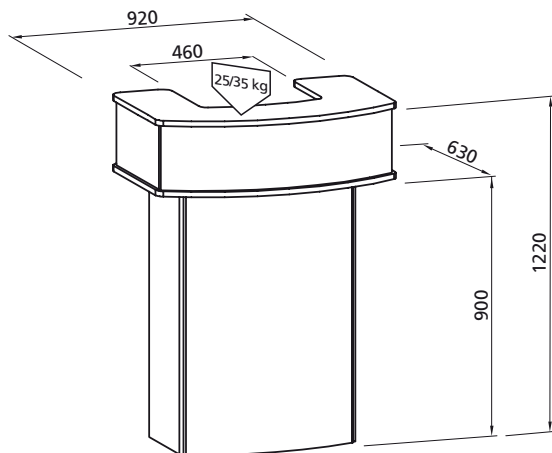

EUROcounter EC-4

Art nr.: 4.10.04000
Weight: 21,88 kg
Material: aluminium alloy /FOREX/
laminated chipboard, 18 mm
Max. load: 35 kg
Max. load with wheels: 25 kg