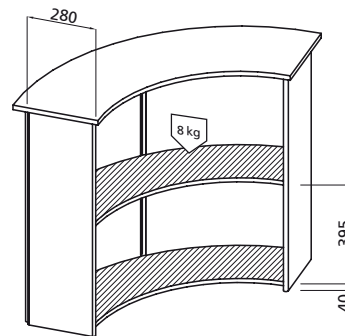

Art nr.: 4.10.06020
Weight: 3,90 kg
Material: aluminium alloy /FOREX/
laminated chipboard, 18 mm