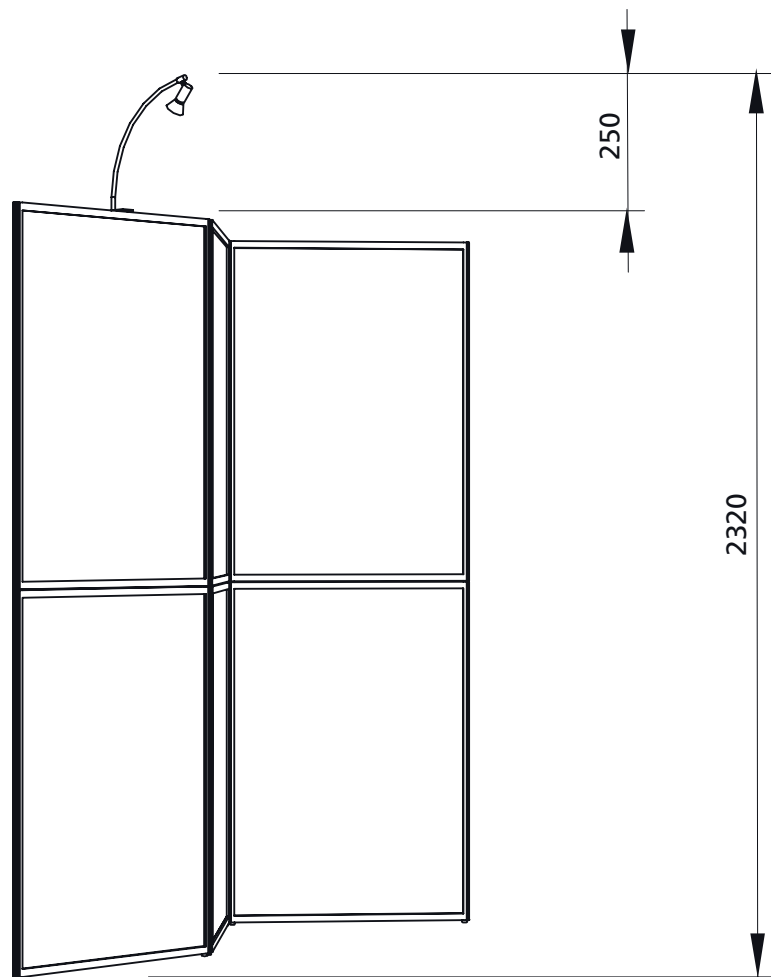

Light for EUROframe

Art nr.: 2.11.07155
Weight: 0,44 kg
Material: aluminium, powder coated