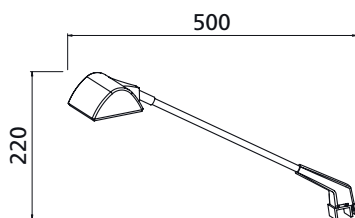

Art nr.: 2.11.06016
Weight: 0,7 kg

Art nr.: 2.11.06018
Weight: 0,07 kg
Material: aluminium

Art nr.	Description
2.11.07155	Light for EUROframe 8, incl. transport bag
2.11.06016	Single light for frame, halogen, black,200W/50Hz
2.11.06018	Clip for light, silver, 2D/2N