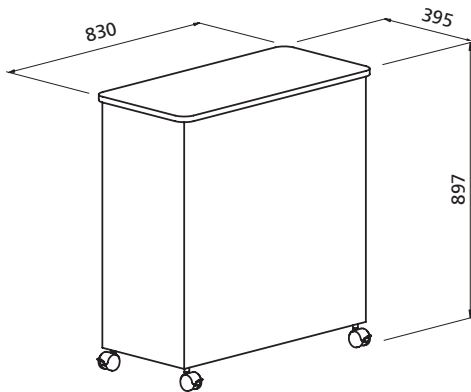

EUROcounter ET

Art nr.: 2.26.11001
 Weight: 6,9 kg
 Material: aluminium alloy, eloxed
 (velcro tape)
 laminated chipboard
 (beech)

Art nr.: 2.26.11901
 Weight: 0,8 kg
 Material: textil, (velcro tape)

Art nr.: 2.26.11030
 Weight: 1 kg
 Material: nylon
 Dimensions: 890 x 410 x 130 mm

Art nr.	Description
2.26.11001	EUROcounter ET with wood design desktop and shelf
2.26.11901	Textile panel for EUROcounter ET incl. print
2.26.11030	Transport bag for EUROcounter ET, black

Textile panel for EUROcounter ET