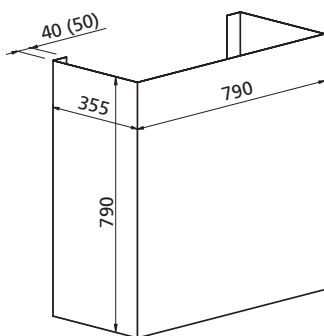

EUROcounter ET

Art nr.: 2.26.11001
 Weight: 6,9 kg
 Material: aluminium alloy, eloxed
 (velcro tape)
 laminated chipboard
 (beech)

Art nr.: 2.26.11901
 Weight: 0,8 kg
 Material: textil, (velcro tape)

Art nr.: 2.26.11030
 Weight: 1 kg
 Material: nylon
 Dimensions: 890 x 410 x 130 mm

Art nr.	Description
2.26.11001	EUROcounter ET with wood design desktop and shelf
2.26.11901	Textile panel for EUROcounter ET incl. print
2.26.11030	Transport bag for EUROcounter ET, black

Textile panel for EUROcounter ET