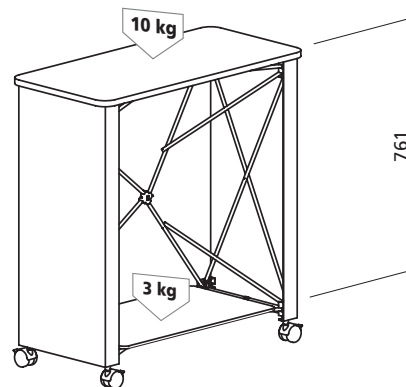

EUROcounter ET

Art nr.: 2.26.11001
 Weight: 6,9 kg
 Material: aluminium alloy, eloxed
 (velcro tape)
 laminated chipboard
 (beech)

Art nr.: 2.26.11901
 Weight: 0,8 kg
 Material: textil, (velcro tape)

Art nr.: 2.26.11030
 Weight: 1 kg
 Material: nylon
 Dimensions: 890 x 410 x 130 mm

Art nr.	Description
2.26.11001	EUROcounter ET with wood design desktop and shelf
2.26.11901	Textile panel for EUROcounter ET incl. print
2.26.11030	Transport bag for EUROcounter ET, black

Textile panel for EUROcounter ET