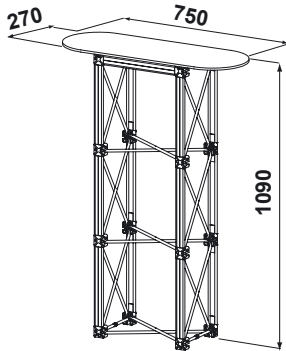

EUROcounter ES mini

Art nr.: 2.45.13021
Weight: 4,1 kg
Material: aluminium alloy, eloxed
laminated chipboard
(beech)

Art nr.: 2.45.14021
Weight: 4,9 kg
Material: aluminium alloy, eloxed
laminated chipboard
(beech)

Art nr.: 2.45.15021
Weight: 5,7 kg
Material: aluminium alloy, eloxed
laminated chipboard
(beech)

Art nr.: 2.48.13000
Weight: 1,76 kg
Material: PE

A: 513 x 1074 mm
B: 346 x 1074 mm

Art nr.: 2.48.14000
Weight: 2,35 kg
Material: PE

C: 513 x 1420 mm
D: 346 x 1420 mm

Art nr.: 2.48.15000
Weight: 2,94 kg
Material: PE

E: 513 x 1766 mm
F: 346 x 1766 mm

Art nr.	Description
2.45.13021	EUROcounter ES - mini, 1 x 3, with mag. bars and top desk
2.45.14021	EUROcounter ES - mini, 1 x 4, with mag. bars and top desk
2.45.15021	EUROcounter ES - mini, 1 x 5, with mag. bars and top desk
2.48.13000	Set of fully equipped PVC panels for ES mini 1 x 3, incl. print
2.48.14000	Set of fully equipped PVC panels for ES mini 1 x 4, incl. print
2.48.15000	Set of fully equipped PVC panels for ES mini 1 x 5, incl. print

Spare parts

Art nr.: 2.46.03001
Weight: 0,42 kg
Material: laminated chipboard
(beech)

Art nr.: 2.46.03012
Weight: 0,32 kg
Material: laminated chipboard
(beech)

Art nr.: 2.48.06013
2.48.06014
2.48.06015
Weight: 1,2; 2,5; 2,7 kg
Material: velcro (white), plastic