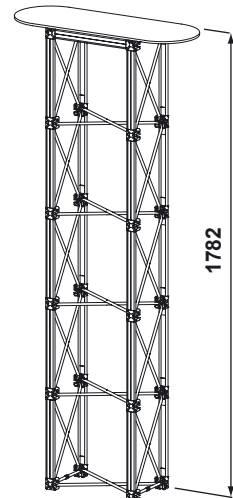

EUROcounter ES mini

Art nr.: 2.45.13021
Weight: 4,1 kg
Material: aluminium alloy, eloxed
laminated chipboard
(beech)

Art nr.: 2.45.14021
Weight: 4,9 kg
Material: aluminium alloy, eloxed
laminated chipboard
(beech)

Art nr.: 2.45.15021
Weight: 5,7 kg
Material: aluminium alloy, eloxed
laminated chipboard
(beech)

Art nr.: 2.48.13000
Weight: 1,76 kg
Material: PE

A: 513 x 1074 mm
B: 346 x 1074 mm

Art nr.: 2.48.14000
Weight: 2,35 kg
Material: PE

C: 513 x 1420 mm
D: 346 x 1420 mm

Art nr.: 2.48.15000
Weight: 2,94 kg
Material: PE

E: 513 x 1766 mm
F: 346 x 1766 mm

Art nr.	Description
2.45.13021	EUROcounter ES - mini, 1 x 3, with mag. bars and top desk
2.45.14021	EUROcounter ES - mini, 1 x 4, with mag. bars and top desk
2.45.15021	EUROcounter ES - mini, 1 x 5, with mag. bars and top desk
2.48.13000	Set of fully equipped PVC panels for ES mini 1 x 3, incl. print
2.48.14000	Set of fully equipped PVC panels for ES mini 1 x 4, incl. print
2.48.15000	Set of fully equipped PVC panels for ES mini 1 x 5, incl. print

Spare parts

Art nr.: 2.46.03001
Weight: 0,42 kg
Material: laminated chipboard
(beech)

Art nr.: 2.46.03012
Weight: 0,32 kg
Material: laminated chipboard
(beech)

Art nr.: 2.48.06013
2.48.06014
2.48.06015
Weight: 1,2; 2,5; 2,7 kg
Material: velcro (white), plastic