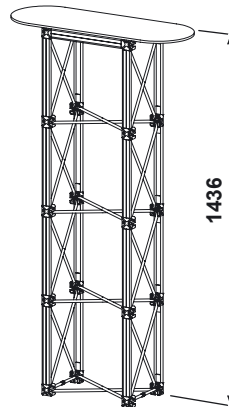

EUROcounter ES mini

Art nr.: 2.45.13021
Weight: 4,1 kg
Material: aluminium alloy, eloxed
laminated chipboard
(beech)

Art nr.: 2.45.14021
Weight: 4,9 kg
Material: aluminium alloy, eloxed
laminated chipboard
(beech)

Art nr.: 2.45.15021
Weight: 5,7 kg
Material: aluminium alloy, eloxed
laminated chipboard
(beech)

Art nr.: 2.48.13000
Weight: 1,76 kg
Material: PE

A: 513 x 1074 mm
B: 346 x 1074 mm

Art nr.: 2.48.14000
Weight: 2,35 kg
Material: PE

C: 513 x 1420 mm
D: 346 x 1420 mm

Art nr.: 2.48.15000
Weight: 2,94 kg
Material: PE

E: 513 x 1766 mm
F: 346 x 1766 mm

Art nr.	Description
2.45.13021	EUROcounter ES - mini, 1 x 3, with mag. bars and top desk
2.45.14021	EUROcounter ES - mini, 1 x 4, with mag. bars and top desk
2.45.15021	EUROcounter ES - mini, 1 x 5, with mag. bars and top desk
2.48.13000	Set of fully equipped PVC panels for ES mini 1 x 3, incl. print
2.48.14000	Set of fully equipped PVC panels for ES mini 1 x 4, incl. print
2.48.15000	Set of fully equipped PVC panels for ES mini 1 x 5, incl. print

Spare parts

Art nr.: 2.46.03001
Weight: 0,42 kg
Material: laminated chipboard
(beech)

Art nr.: 2.46.03012
Weight: 0,32 kg
Material: laminated chipboard
(beech)

Art nr.: 2.48.06013
2.48.06014
2.48.06015
Weight: 1,2; 2,5; 2,7 kg
Material: velcro (white), plastic